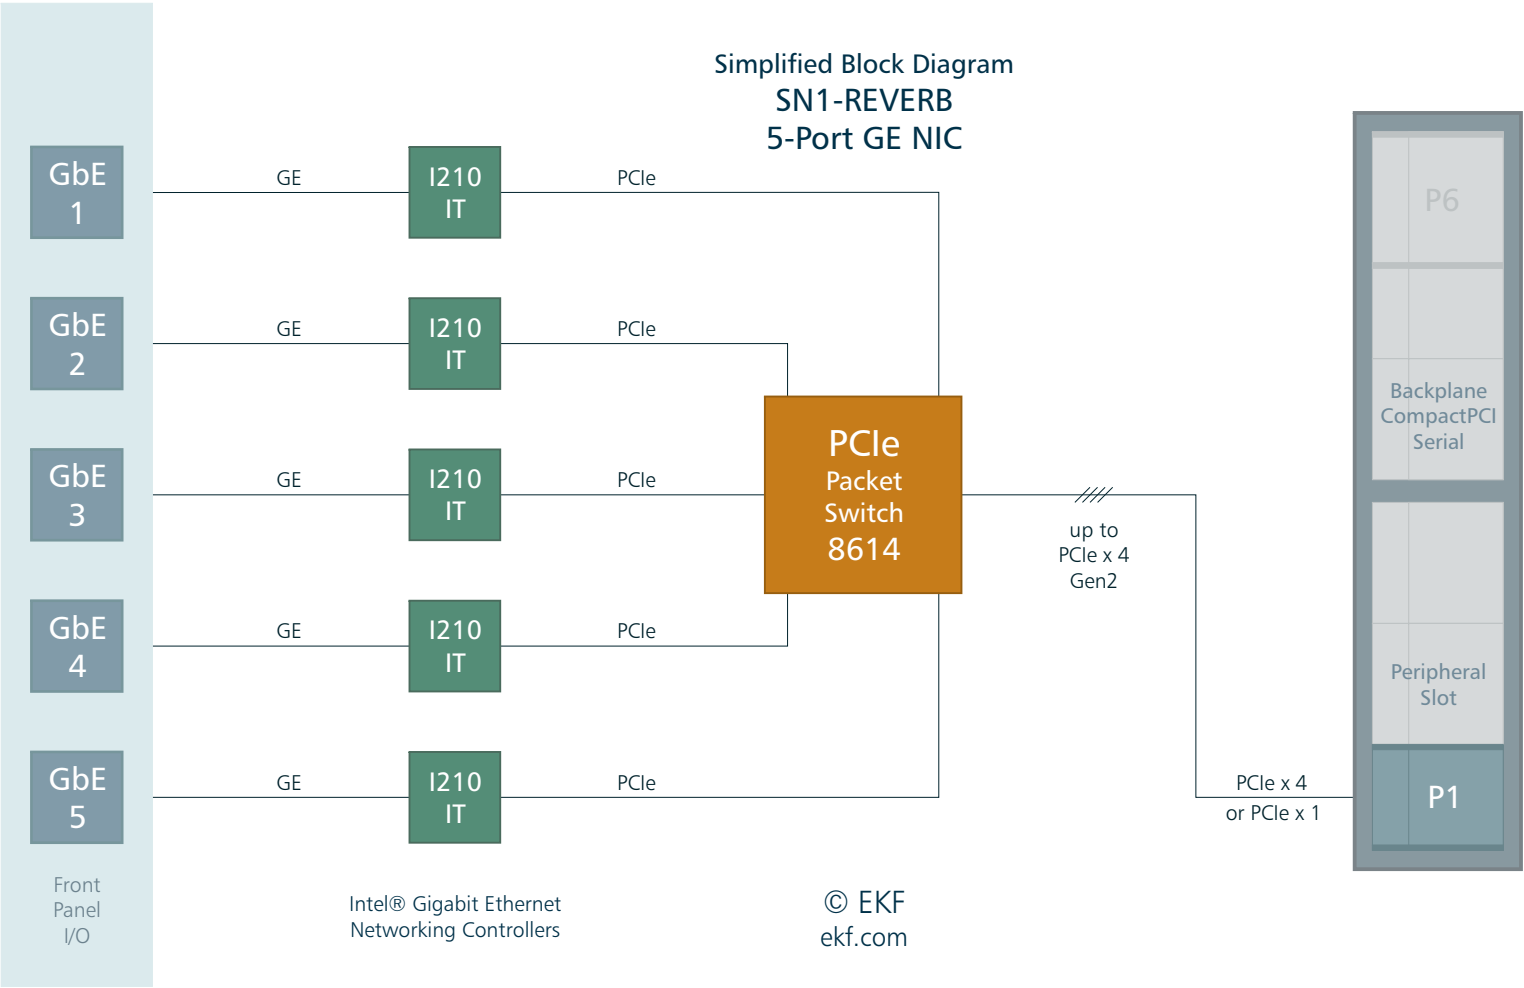

Simplified Block Diagram
SN1-REVERB
5-Port GE NIC

Intel® Gigabit Ethernet
Networking Controllers

© EKF
ekf.com